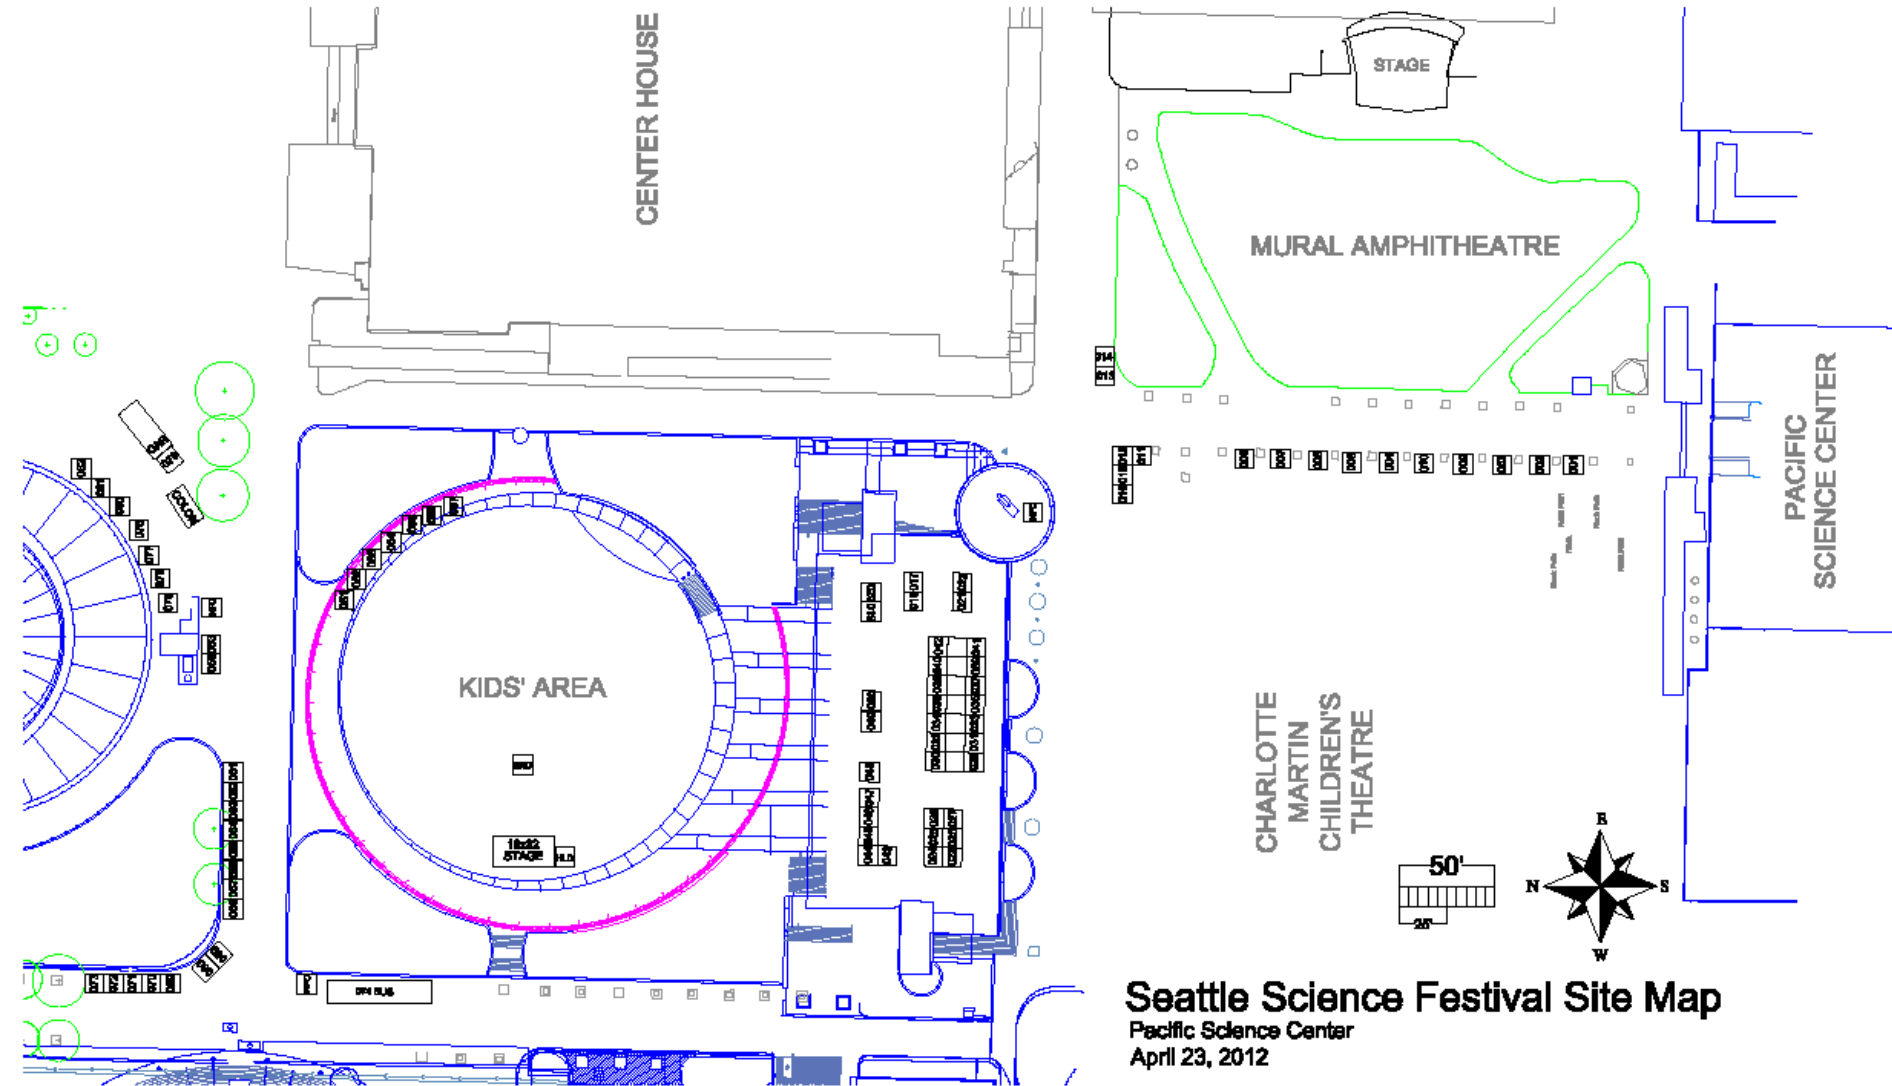

Science EXPO Day Site Plan

Seattle Science Festival Site Map
Pacific Science Center
April 23, 2012

2012 SEATTLE SCIENCE FESTIVAL

Science Festival Week – Signature Programs

Parents' Night Out at Pacific

Science Center